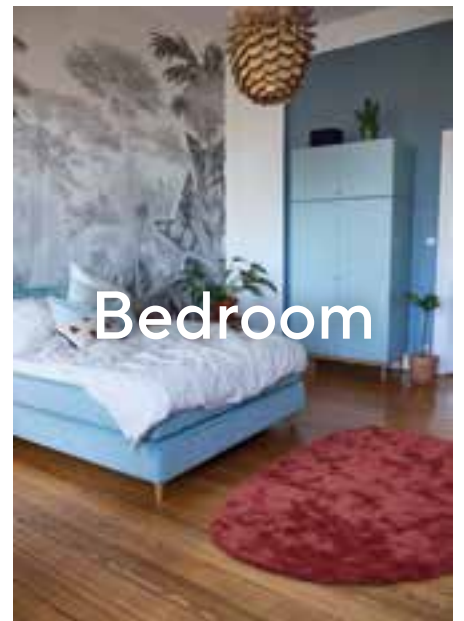

HOME OF COLORS

TOM TAILOR

Bedroom

Follow us on Instagram
@tomtailor_home
and tag your
Tom Tailor Home style with
#myHomeofColors

Discover our
Home Collection:

follow us on @tomtailor_home