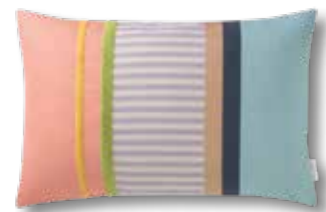

T-FUNNY STRIPE
Kissenhülle
Art-Nr. 75429-100-40-60
Material 63% Polyester
37% Baumwolle
Color 100 multi
Size/cm 40 x 60
UVP 29,99 €