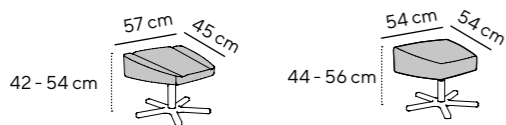

Wing chair TOM with side wings and TOM PURE without wings – each available with neck cushion for extra comfort. Metal swivel base available in black or chrome. Two separate footstools available.

Höhe height: 101 cm
Sitztiefe seat depth: 58 cm
Sitzhöhe seat height: 42 cm
Nackenkissen optional
optional neck pillow