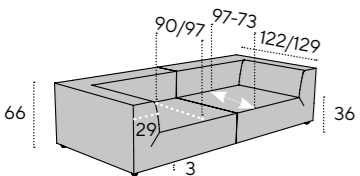

BIG CUBE

Das perfekte Sofa zum Hinflätzen: kubische Form, großzügiger Sitztiefe und lässig weiche Polsterung. BIG CUBE funktioniert ganz ohne Kissen oder mit separat erhältlichen Wurfkissen, eine Auswahl an verschiedenen Schaumstoffdichten sorgen für zusätzliche Entspannung.

The perfect sofa to curl up on: cubic shape, extra deep seating and casual soft upholstery. BIG CUBE without cushions or extra throw cushions. A selection of foam options provide additional comfort.

Detailmaße Detail measurements

Gesamthöhe height: 66 cm
Armteilhöhe armrest height: 66 cm
Armteibreite armrest width: 29 cm
Gesamttiefe depth: 122 oder 129 cm
Sitztiefe (fest) seat depth (fix): 90 o. 97 cm
Sitztiefe (variabel) seat depth (variable): von 97 - 73 cm
Sitzhöhe seat height: 36 cm
Fußhöhe feet height: 3 cm