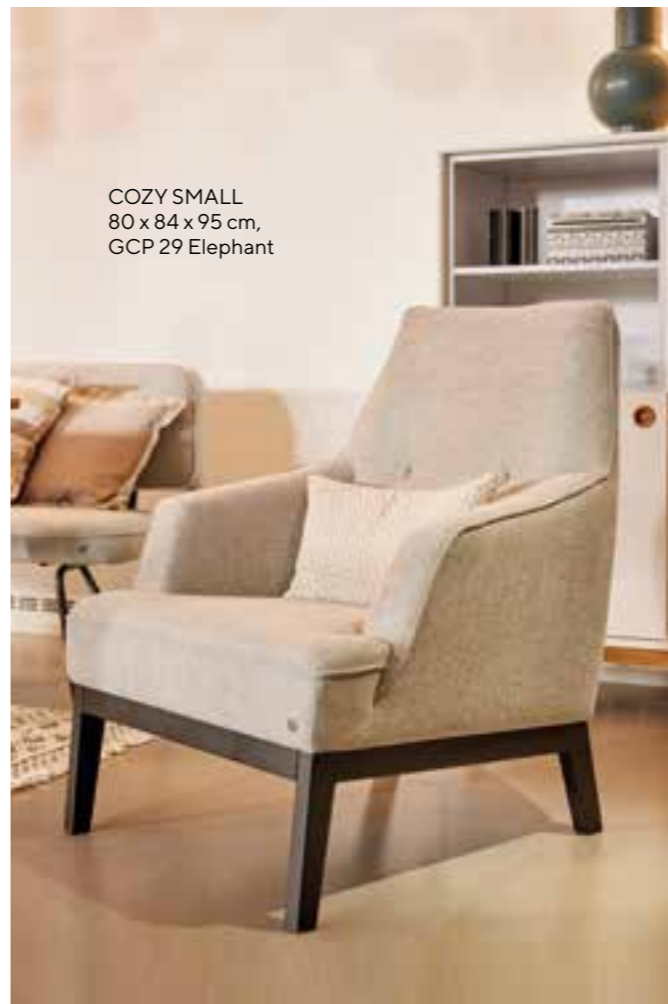

Series in a fashionable scandinavian design with piping and buttoning details. Available as armchair, wing chair rocking chair or sofa, with optional stool.

3

1

2

- 1 T-KNOT LINES
Kissen cushion,
40 x 40 cm
- 2 COZY SMALL
80 x 84 x 95 cm, (B/T/H),
GCP 29 Elephant
- 3 GROOVE
Teppich carpet
Brown, div. Größen