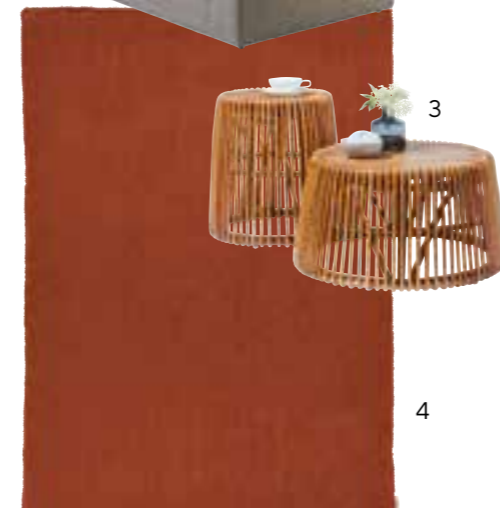

1 T-ETHNO BRICK
Kissen cushion,
45 x 45 cm

2 BIG CUBE
Sofalandschaft
490 x 405 cm
TSE 29 Mouse Grey,
129 Coin

3 RATTAN SIDE TABLES
high: Ø 50 cm, H: 73 cm
large: Ø 70 cm, H: 38 cm

4 COZY
Teppich carpet, Rust