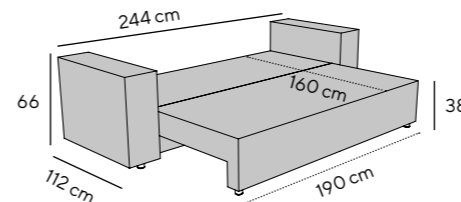

Höhe height: 85 cm
ohne Kissen without pillows: 66 cm
Sitztiefe seat depth: 70 cm
Sitzhöhe seat height: 38 cm
Armteilhöhe armrest height: 66 cm