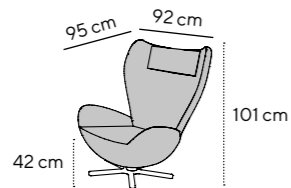

Wing chair TOM with side wings and TOM PURE without wings – each available with neck cushion for extra comfort. Metal swivel base available in black or chrome. Two separate footstools available.

Höhe height: 101 cm
Sitztiefe seat depth: 58 cm
Sitzhöhe seat height: 42 cm
Nackenkissen optional
optional neck pillow