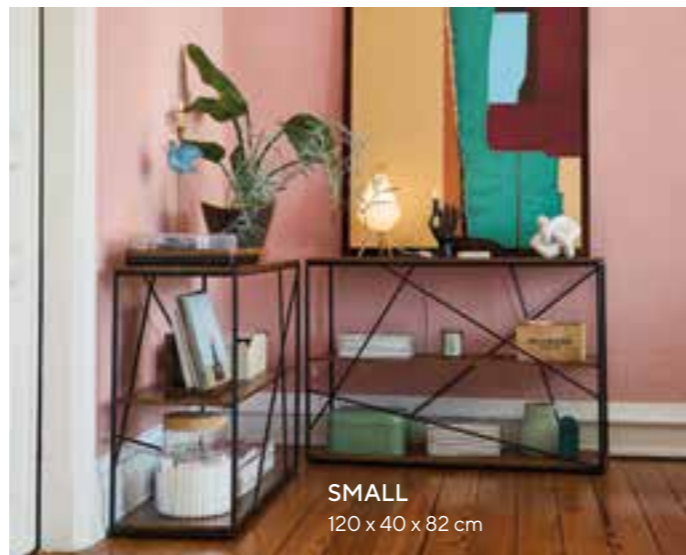

SMALL
120 x 40 x 82 cm

NEST SHELF SERIE – SERIES

In der NEST SHELF Serie trifft Industriecharme auf warmes Mangoholz. Das Ergebnis: eine zeitlos schöne Präsentations- und Aufbewahrungsfläche, die sich immer wieder neu gestalten lässt.

With NEST SHELFs, cool industrial chic blends with warm mango wood. The result: a timeless beautiful presentation and storage surface that can easily be redesigned again and again.